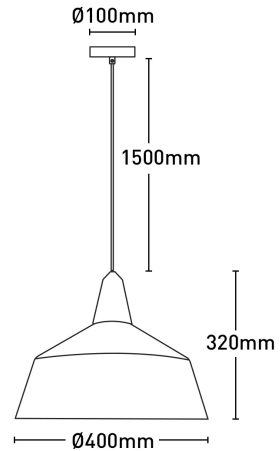

Noel 1Lt Large Pendant Light

MP4931L-BLK

Key Features:

- Painted matt metalware
- Natural timber top
- Fabric cord and canopy

Globe Included	No
Globe Type	E27
Material	Metal
Wattage	40W

Dimensions

Colours

Model No. : MP4931L-BLK
Colour : Black

Model No. : MP4931L-WHT
Colour : White